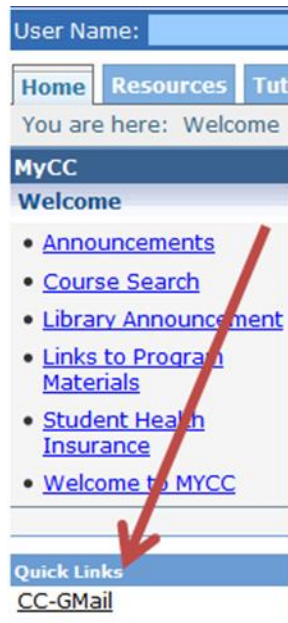

For Students: Logging into Cambridge College E-Mail

Go to: www.cambridgecollege.edu/email
 Or log in through MyCC: <http://mycc.cambridgecollege.edu>

Example: Student name: John Doe, Student ID: 123456

Username: FirstName.LastName + Last Two Digits of Student ID, followed by @go.CambridgeCollege.edu