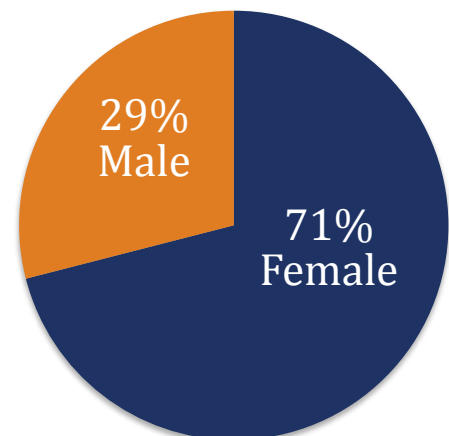

Student Gender