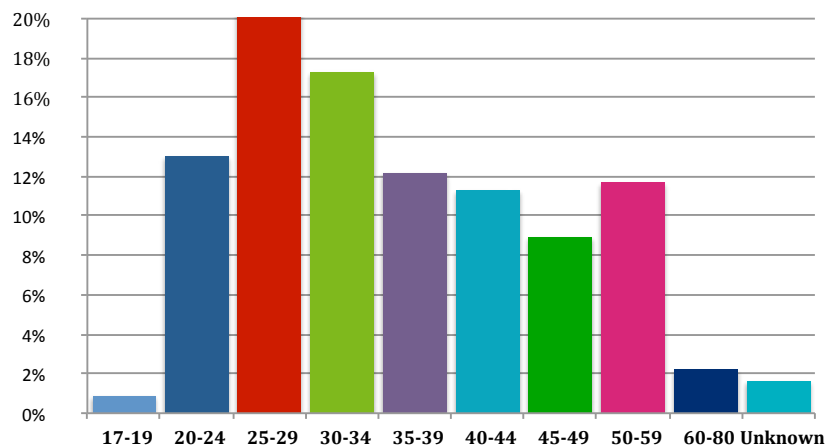

Undergraduate - 1,500

Graduate - 2,765

Financial Aid Recipients: 62% Undergraduate, 56% Graduate

Students Graduating with Debt: 65% Undergraduate, 55% Graduate

Student Ethnicity

Student Age