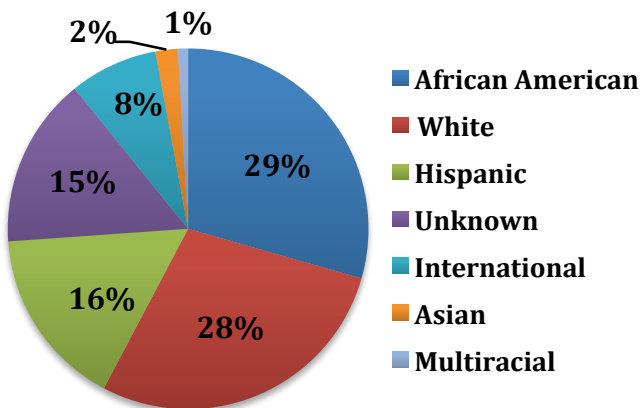

Student Ethnicity