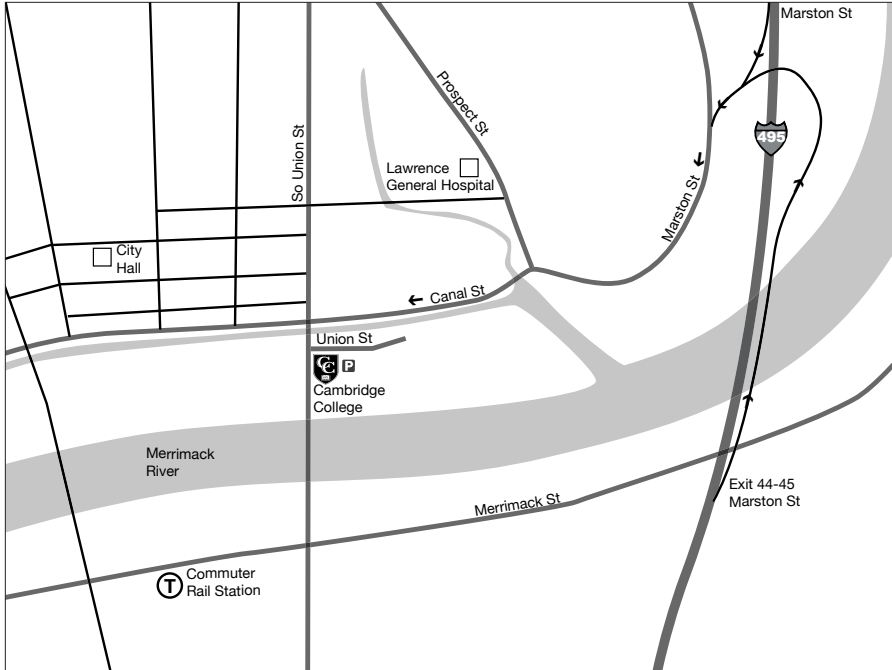

# DIRECTIONS TO CAMBRIDGE COLLEGE LAWRENCE REGIONAL CENTER

60 Island Street, Lawrence, MA 01841 ♦ 978-738-0502

## 60 ISLAND STREET

**From greater Boston:** Take Rte. I-93 North to Rte. 495 North (Exit 44A). From Rte. 495, take Exit 44-45 (Marston St.). Take a left onto Marston Street (Lawrence), turn left onto Canal Street, turn left onto Union Street, and take an immediate left onto Island Street.

**From the North:** Take Rte. 495 South to Exit 44-45 (Marston St.) and follow directions above.

**Parking** is available next to the Lawrence Regional Center, across the street, and behind the building. A security guard is available to escort students to the parking lot in the evenings, if needed.