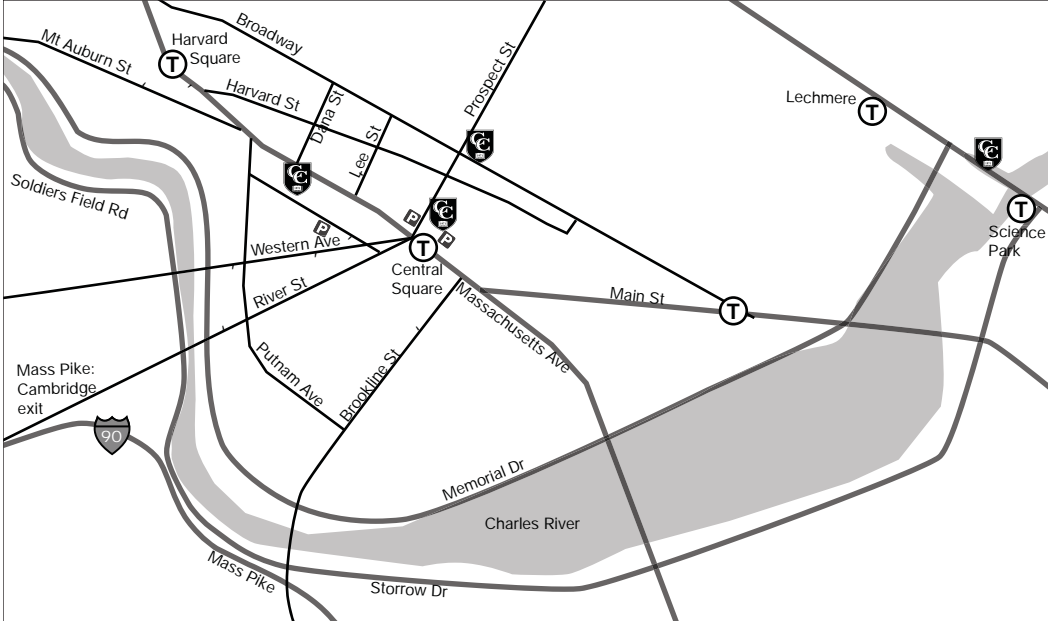

School of Management

17 Msgr. O'Brien Highway

Across from the Museum of Science parking garage, on corner of Msgr O'Brien Hwy & Museum Way. Entrance faces Museum Way.

Offices ♦ Classes ♦ Admissions

Public Transportation: Bus or Green Line to Lechmere or Science Park, then walk to the School of Management between the two T-stops.

From Rte. 2 & Memorial Drive:

Continue straight onto Land Blvd. At the light after the Sonesta Hotel, turn right onto 28S, O'Brien Hwy.

From Storrow Drive: Turn left at the Leverett Circle light onto Rte 28N, O'Brien Hwy.

- ♦ Red Line or bus to Central Square or Harvard Square. The College is a short walk down Mass Ave. Look for our bright blue flags.
- ♦ Bus #1 (Mass Ave) stops at 1000 Mass Ave.

From Memorial Drive or Storrow Drive. Turn onto River St., then turn left onto Putnam Ave. and go to the end. Turn right onto Mass Ave. Cambridge College is on your right.

From Memorial Drive or Storrow Drive. Turn onto River St. and go into Central Square. Go straight across Mass Ave; now you are on Prospect St. 80 Prospect is on your right, on the second block.

Nearby Parking Lots. There is usually space in the evening across from 80 Prospect and on Bishop Allen Drive between Essex and Prospect Streets.