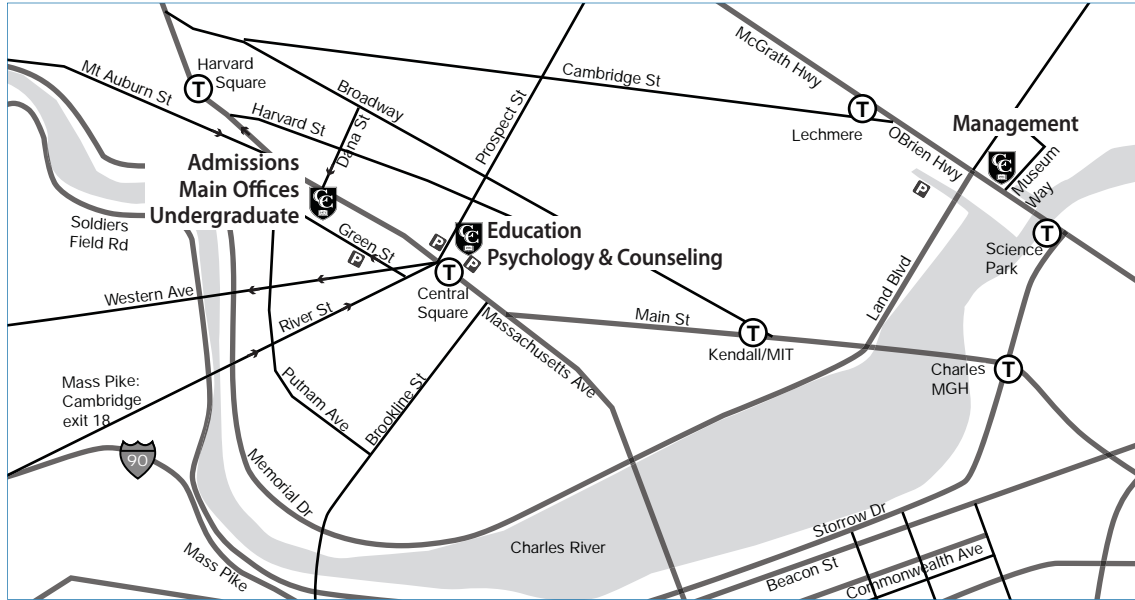

Cambridge College Cambridge Campus Directions

Admissions ♦ Main Offices Undergraduate Programs

1000 Massachusetts Avenue
Between Harvard Square & Central Square

Public Transportation. Take Red Line or bus to Central Square or Harvard Square. The College is a short walk down Mass Ave. Bus #1 stops at 1000 Mass Ave. Look for our bright blue flags.

From Memorial Drive or Storrow. Turn onto River St., then turn left onto Putnam Ave. and go to the end. Turn right onto Mass Ave. Cambridge College is on your right.

From School of Management.

- ♦ Bus #69 from Lechmere to Harvard Square. Then walk or take Bus #1.
- ♦ Drive: Turn right onto Msgr. O'Brien Hwy and left onto Land Blvd. Continue straight on Memorial Drive, and follow directions above.

From 1000 Mass Ave. Walk or take Bus #1 to Central Square; Bus #83 or 91 to Inman Square; change to Bus #69 to Lechmere. OR drive on Massachusetts Ave towards Boston, turn left onto Memorial Drive, and follow directions above.

From Memorial Drive or Storrow. Turn onto River St. and go into Central Square. Go straight across Mass Ave; now you are on Prospect St. 80 Prospect is on your right, on the second block.

From 1000 Mass Ave. Walk or Bus #1 to Central Square. Walk out on Prospect St. 1.5 blocks.